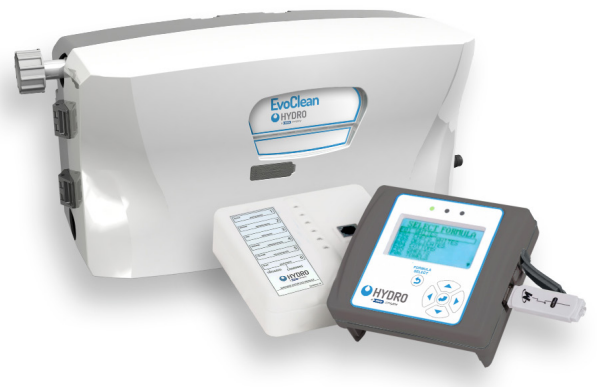

## Low-Maintenance, Venturi-Based Laundry Dispenser

The EvoClean is a venturi-based, water-powered laundry dispenser. It is compatible with the Total Eclipse Controller or Connected Total Eclipse Controller and can be used for on-premise laundry applications requiring three to eight products. It also includes an integrated flush manifold.

#### Flexibility

The system is available in 4, 6 and 8 product configurations with two chemical flow rates. Low Flow is 550 mL/min (18.6 oz./min) and High Flow is 1500 mL/min (50.7 oz./min).

#### Reduced Installation Time, Service and Labor

The EvoClean's integrated flush manifold and compact design reduces installation time. In addition, there are no squeeze tubes, which means a reduction in service parts and labor.

#### Predictable Wash Results

The EvoClean does not experience a reduction in delivery performance over time due to squeeze tube wear. The unit only has to be calibrated once and will not underdose chemicals. This contributes to more predictable wash results.